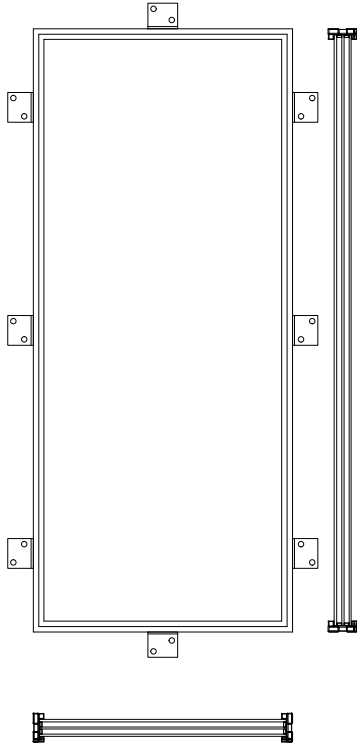

ET68 EXTERIOR FIXED WINDOW NARROW

Locking: TBD
 Operation:
 Hinges:

Glazing:
 Dual/Triple pane Krypton Gas Filled
 Overall Thickness:
 Integral Noise Control Included
 Low E Options Available
 Fully Tempered
 Spacer, Black
 Factory Installed Wet Glazing w Steel Stop
 1/2" and 1" Muntins Available - FDL

Climate Proofing:
 Integral Thermal Break
 Dual Pressure Seals
 Dual Vane Seals

Frame:
 Depth: 68 mm
 Attachment: Mounting Lug
 Finish:
 Thermally Bonded Zinc Galvanized
 2 Coats Epoxy Primer
 3 Coats Acrylic Lacquer
 3 Coats Clear Polyurethane