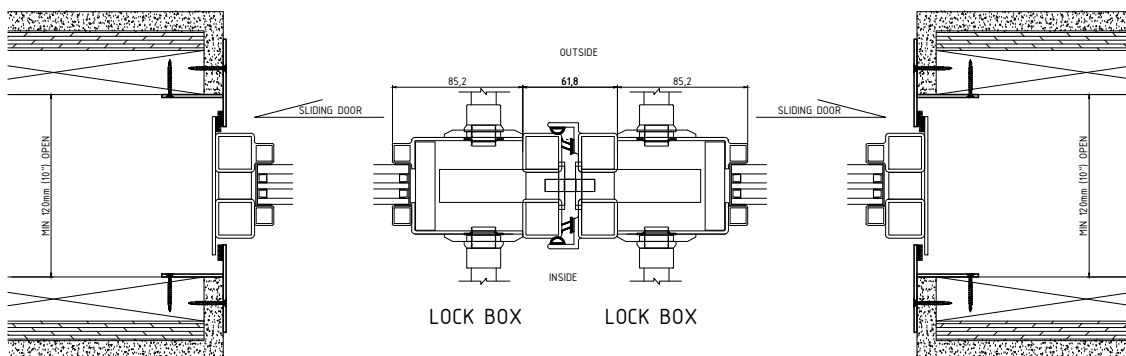

Locking: TBD  
Operation:  
Hinges: No

Glazing:  
Dual/Triple pane Krypton Gas Filled  
Integral Noise Control Included  
Low E Options Available  
Fully Tempered  
Spacer, Black  
Factory Installed Wet Glazing w Steel Stop  
1/2" and 1" Muntins Available - FDL

Climate Proofing:  
Integral Thermal Break  
Dual Falling Seals

Frame:  
Depth: 68 mm  
Attachment: Mounting Lug  
Finish:  
Thermally Bonded Zinc Galvanized  
2 Coats Epoxy Primer  
3 Coats Acrylic Lacquer  
3 Coats Clear Polyurethane

\* MUNTINS ARE OPTIONAL

HORIZONTAL SECTION  
(CLOSED POSITION)