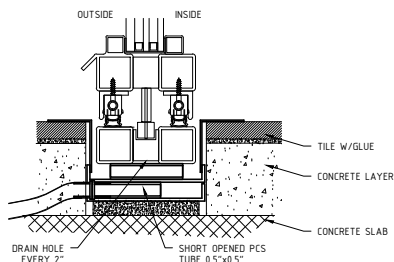

Locking: TBD
Operation:
Hinges: No

Glazing:
Dual/Triple pane Krypton Gas Filled
Integral Noise Control Included
Low E Options Available
Fully Tempered
Spacer, Black
Factory Installed Wet Glazing w Steel Stop
1/2" and 1" Muntins Available - FDL

Climate Proofing:
Integral Thermal Break
Dual Falling Seals

Frame:
Depth: 68 mm
Attachment: Mounting Lug
Finish:
Thermally Bonded Zinc Galvanized
2 Coats Epoxy Primer
3 Coats Acrylic Lacquer
3 Coats Clear Polyurethane

* MUNTINS ARE OPTIONAL

HORIZONTAL SECTION
(CLOSED POSITION)