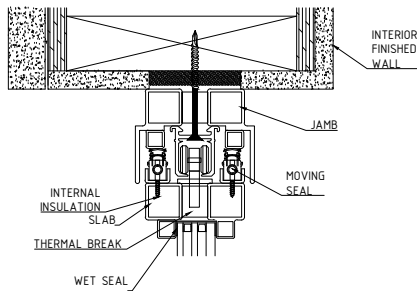

Locking: TBD
Operation:
Hinges: No

Glazing:
Dual/Triple pane Krypton Gas Filled
Integral Noise Control Included
Low E Options Available
Fully Tempered
Spacer, Black
Factory Installed Wet Glazing w Steel Stop
1/2" and 1" Muntins Available - FDL

Climate Proofing:
Integral Thermal Break
Dual Falling Seals

Frame:
Depth: 68 mm
Attachment: Mounting Lug
Finish:
Thermally Bonded Zinc Galvanized
2 Coats Epoxy Primer
3 Coats Acrylic Lacquer
3 Coats Clear Polyurethane

* MUNTINS ARE OPTIONAL

HORIZONTAL SECTION
(CLOSED POSITION)