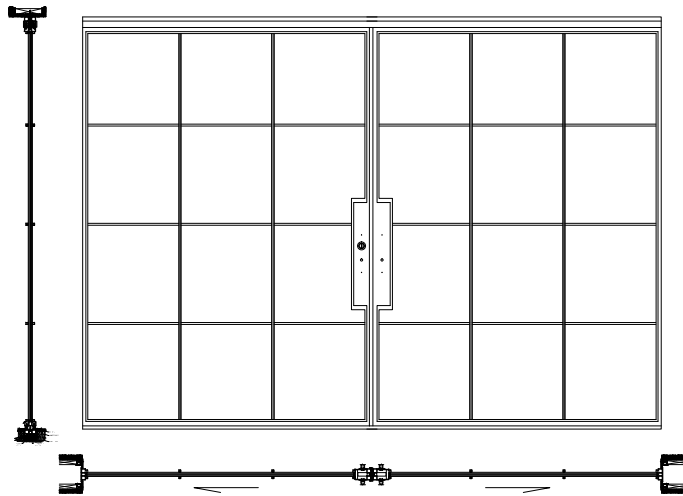

Locking: TBD  
Operation:  
Hinges: No

Glazing:  
Dual/Triple pane Krypton Gas Filled  
Integral Noise Control Included  
Low E Options Available  
Fully Tempered  
Spacer, Black  
Factory Installed Wet Glazing w Steel Stop  
1/2" and 1" Muntins Available - FDL

Climate Proofing:  
Integral Thermal Break  
Dual Falling Seals

Frame:  
Depth: 68 mm  
Attachment: Mounting Lug  
Finish:  
Thermally Bonded Zinc Galvanized  
2 Coats Epoxy Primer  
3 Coats Acrylic Lacquer  
3 Coats Clear Polyurethane

\* MUNTINS ARE OPTIONAL

HORIZONTAL SECTION  
(CLOSED POSITION)