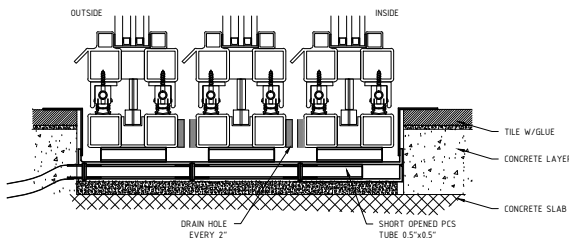

HORIZONTAL SECTION (CLOSED POSITION)

HORIZONTAL SECTION (CLOSED POSITION)