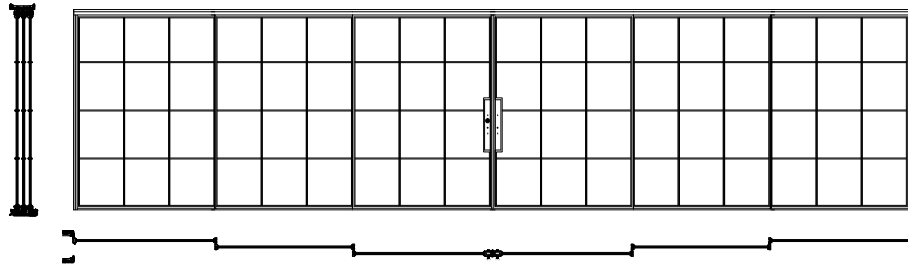

Locking: TBD
Operation:
Hinges: No

Glazing:
Dual/Triple pane Krypton Gas Filled
Integral Noise Control Included
Low E Options Available
Fully Tempered
Spacer, Black
Factory Installed Wet Glazing w Steel Stop
1/2" and 1" Muntins Available - FDL

Climate Proofing:
Integral Thermal Break
Dual Falling Seals

Frame:
Depth: 68 mm
Attachment: Mounting Lug
Finish:
Thermally Bonded Zinc Galvanized
2 Coats Epoxy Primer
3 Coats Acrylic Lacquer
3 Coats Clear Polyurethane

* MUNTINS ARE OPTIONAL

HORIZONTAL SECTION (CLOSED POSITION)

HORIZONTAL SECTION (CLOSED POSITION)