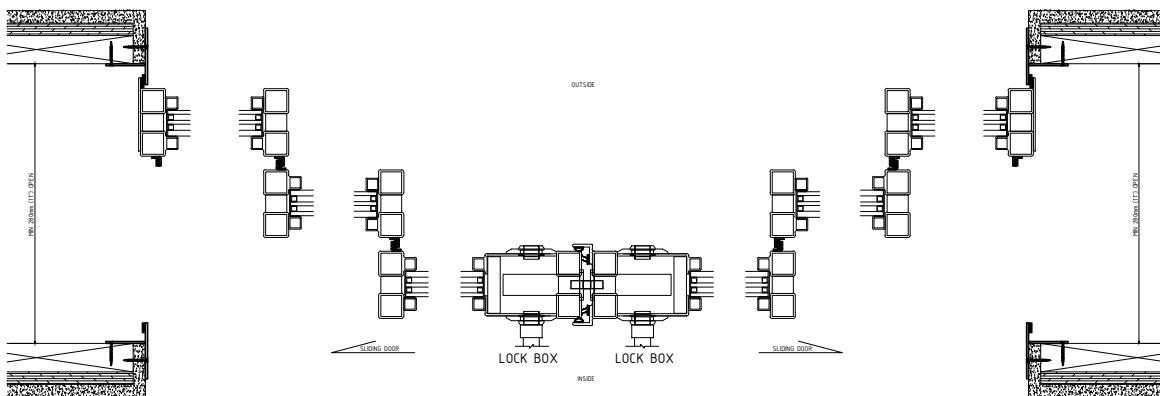

Locking: TBD
Operation:
Hinges: No

Glazing:
Dual/Triple pane Krypton Gas Filled
Integral Noise Control Included
Low E Options Available
Fully Tempered
Spacer, Black
Factory Installed Wet Glazing w Steel Stop
1/2" and 1" Muntins Available - FDL

Climate Proofing:
Integral Thermal Break
Dual Falling Seals

Frame:
Depth: 68 mm
Attachment: Mounting Lug
Finish:
Thermally Bonded Zinc Galvanized
2 Coats Epoxy Primer
3 Coats Acrylic Lacquer
3 Coats Clear Polyurethane

* MUNTINS ARE OPTIONAL

HORIZONTAL SECTION (CLOSED POSITION)

HORIZONTAL SECTION (CLOSED POSITION)