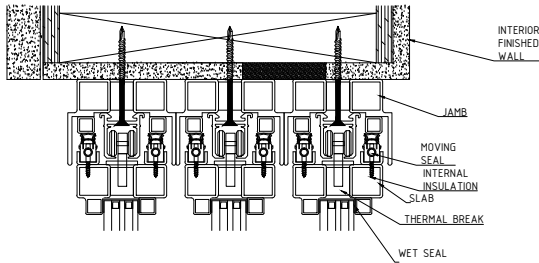

HORIZONTAL SECTION (CLOSED POSITION)

HORIZONTAL SECTION (CLOSED POSITION)