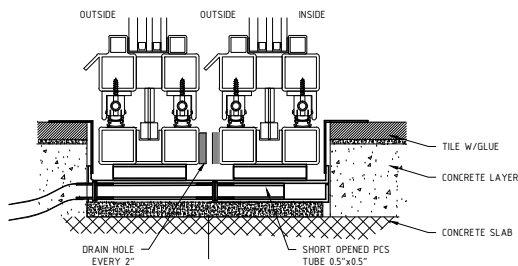

HORIZONTAL SECTION
(CLOSED POSITION)