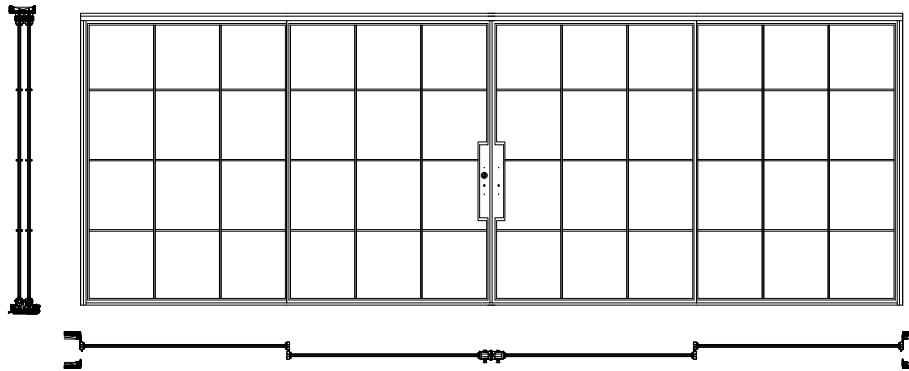

Locking: TBD
 Operation:
 Hinges: No

Glazing:
 Dual/Triple pane Krypton Gas Filled
 Integral Noise Control Included
 Low E Options Available
 Fully Tempered
 Spacer, Black
 Factory Installed Wet Glazing w Steel Stop
 1/2" and 1" Muntins Available - FDL

Climate Proofing:
 Integral Thermal Break
 Dual Falling Seals

Frame:
 Depth: 68 mm
 Attachment: Mounting Lug
 Finish:
 Thermally Bonded Zinc Galvanized
 2 Coats Epoxy Primer
 3 Coats Acrylic Lacquer
 3 Coats Clear Polyurethane

* MUNTINS ARE OPTIONAL

HORIZONTAL SECTION
 (CLOSED POSITION)