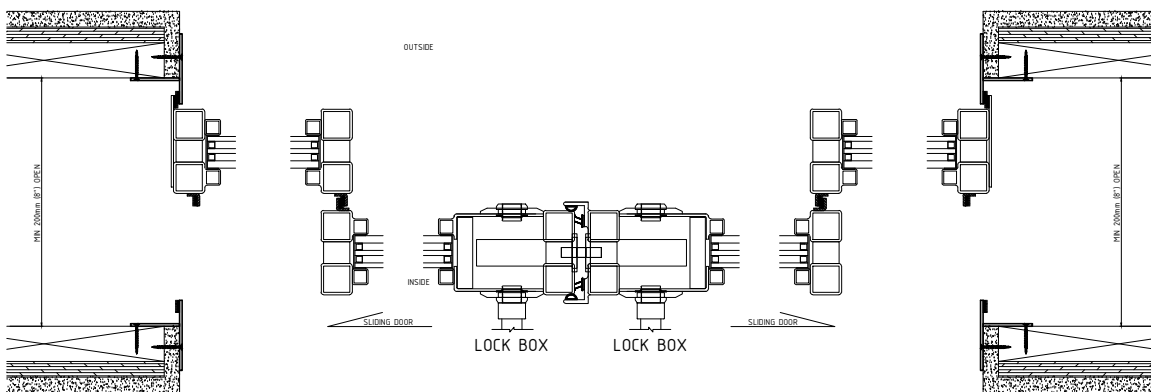

Locking: TBD
 Operation:
 Hinges: No

Glazing:
 Dual/Triple pane Krypton Gas Filled
 Integral Noise Control Included
 Low E Options Available
 Fully Tempered
 Spacer, Black
 Factory Installed Wet Glazing w Steel Stop
 1/2" and 1" Muntins Available - FDL

Climate Proofing:
 Integral Thermal Break
 Dual Falling Seals

Frame:
 Depth: 68 mm
 Attachment: Mounting Lug
 Finish:
 Thermally Bonded Zinc Galvanized
 2 Coats Epoxy Primer
 3 Coats Acrylic Lacquer
 3 Coats Clear Polyurethane

* MUNTINS ARE OPTIONAL

HORIZONTAL SECTION
 (CLOSED POSITION)