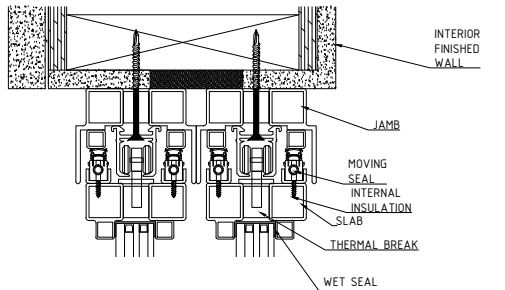

HORIZONTAL SECTION
(CLOSED POSITION)