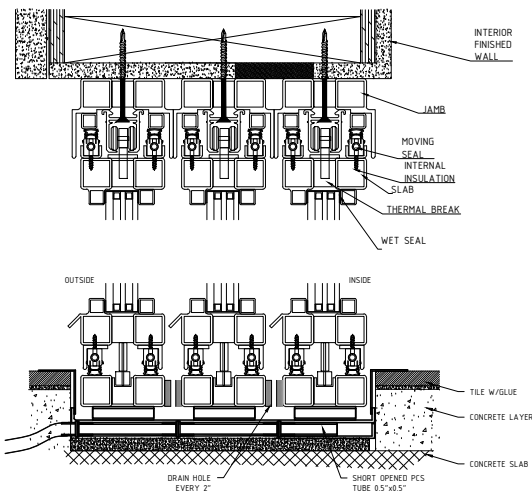

HORIZONTAL SECTION