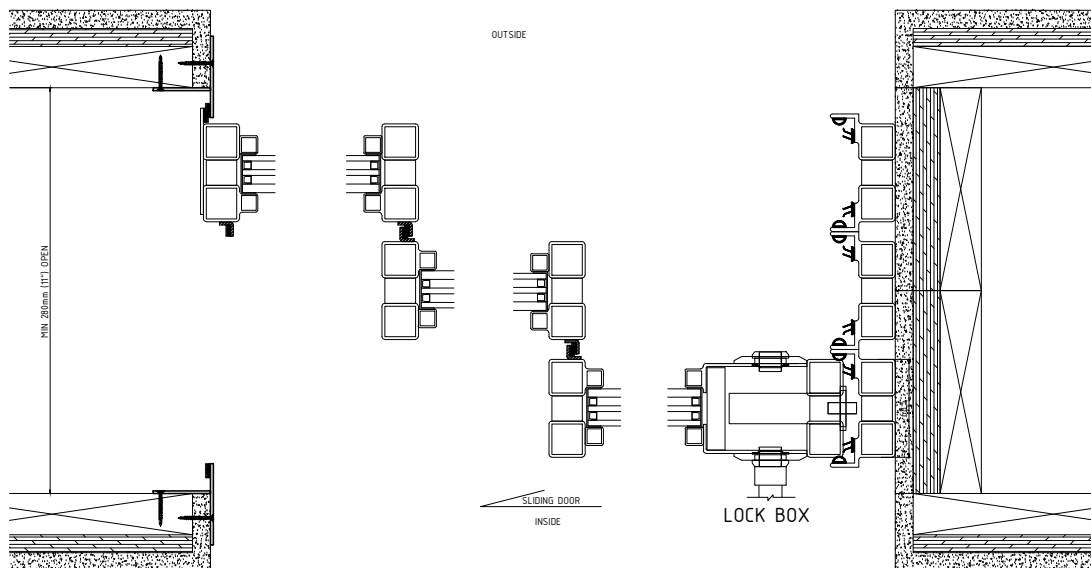

Locking: TBD
Operation:
Hinges: No

Glazing:
Dual/Triple pane Krypton Gas Filled
Integral Noise Control Included
Low E Options Available
Fully Tempered
Spacer, Black
Factory Installed Wet Glazing w Steel Stop
1/2" and 1" Muntins Available - FDL

Climate Proofing:
Integral Thermal Break
Dual Falling Seals

Frame:
Depth: 68 mm
Attachment: Mounting Lug
Finish:
Thermally Bonded Zinc Galvanized
2 Coats Epoxy Primer
3 Coats Acrylic Lacquer
3 Coats Clear Polyurethane

* MUNTINS ARE OPTIONAL

HORIZONTAL SECTION