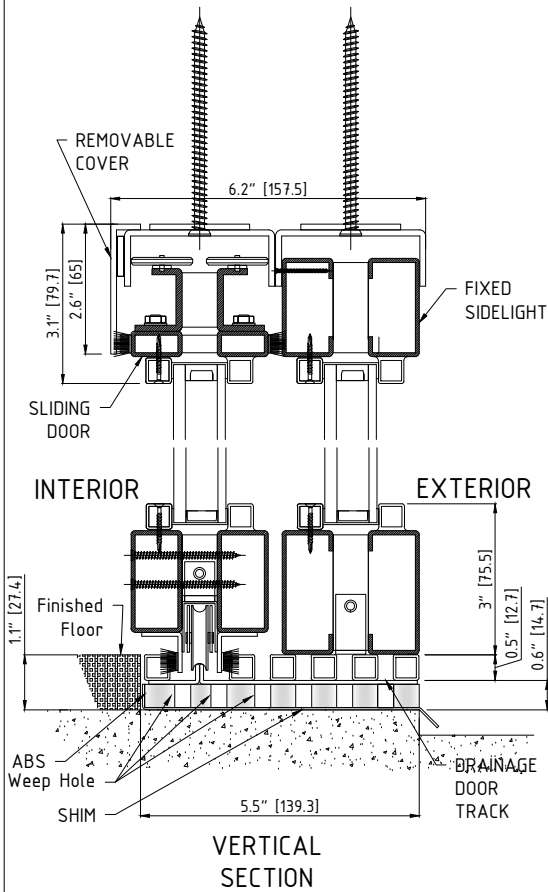

Climate Proofing:
Integral Thermal Break
Dual Falling Seals

Frame:
Depth: 68 mm
Attachment: Mounting Lug
Finish:
Thermally Bonded Zinc Galvanized
2 Coats Epoxy Primer
3 Coats Acrylic Lacquer
3 Coats Clear Polyurethane

FRONT ELEVATION FROM OUTSIDE

VERTICAL SECTION

HORIZONTAL SECTION

* MUNTINS ARE OPTIONAL

VERTICAL SECTION

HORIZONTAL SECTION