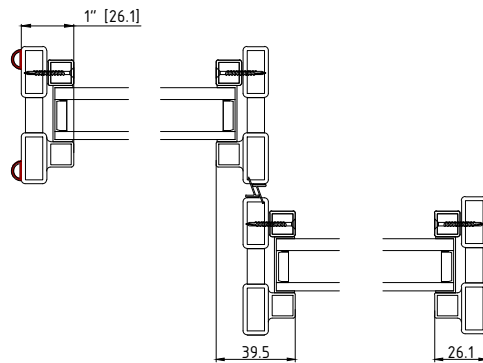

Climate Proofing:
Integral Thermal Break
Dual Falling Seals

Frame:
Depth: 68 mm
Attachment: Mounting Lug
Finish:
Thermally Bonded Zinc Galvanized
2 Coats Epoxy Primer
3 Coats Acrylic Lacquer
3 Coats Clear Polyurethane

FRONT ELEVATION FROM OUTSIDE

VERTICAL SECTION

HORIZONTAL SECTION

* MUNTINS ARE OPTIONAL

VERTICAL SECTION

HORIZONTAL SECTION